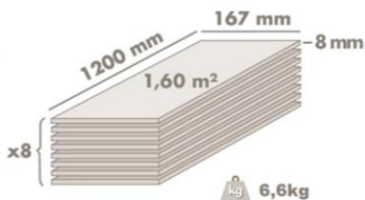

**WOOD - SHIPDECK**

Dimension: 1200x167mm  
 Thickness: 8mm  
 Box: 8 planks  
 Pallet: 52 boxes  
 Truck: 32 pallets

**STONE**

Dimension: 390x167mm  
 Thickness: 8mm  
 Box: 16 planks  
 Pallet: 84 boxes  
 Truck: 32 pallets