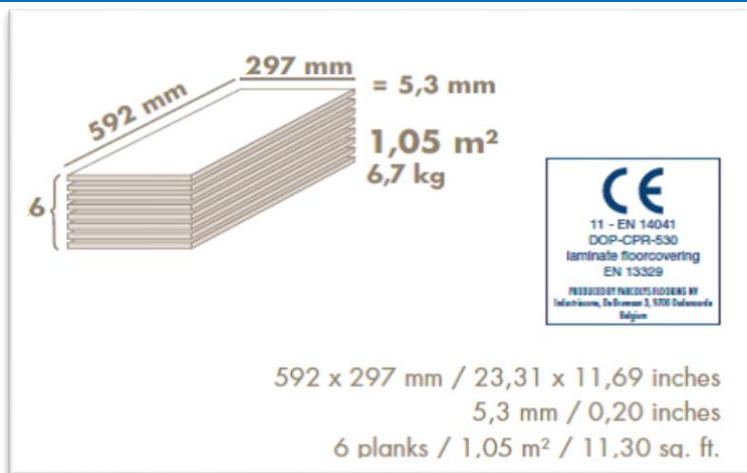

**PARCOLUX**  
Size: 1200 x 167mm  
Thickness: 6,3mm  
Box: 10 boards  
Pallet: 52 boxes  
Truck: 32 pallets  
Box: 2.004sqm  
Pallet: 104.214sqm

Standard

Large

| PARCOSTONE            | Standard                         | Large                            | Szegő                |                      |
|-----------------------|----------------------------------|----------------------------------|----------------------|----------------------|
|                       | Wood 4V Brush R10                |                                  | 7 cm                 | 1,9 cm               |
|                       | Antislip                         |                                  |                      |                      |
| GRANITE GREY          | 453GRB4V                         | 456GRB4V                         | SK71GR               | QR19GR               |
| COPACABANA SAND       | 453CSB4V                         | 456CSB4V                         | SK71CS               | QR19CS               |
| IPANEMA SAND          | 453ISB4V                         | 456ISB4V                         | SK71IS               | QR19IS               |
| TRAVERTIN CREAM       | 453TCB4V                         | 456TCB4V                         | SK71TC               | QR19TC               |
| TRAVERTIN WHITE       | 453TWB4V                         | 456TWB4V                         | SK71TW               | QR19TW               |
| BETON CIRE            | 453BCB4V                         | 456BCB4V                         | SK71BC               | QR19BC               |
| BETON LOFT            | 453BLB4V                         | 456BLB4V                         | SK71BL               | QR19BL               |
| COPPER LOFT           | 453CLB4V                         | 456CLB4V                         | SK71CL               | QR19CL               |
| ANTHRACITE            | 453TAB4V                         | 456TAB4V                         | SK71TA               | QR19TA               |
| <b>Bruttó listaár</b> | <b>14700</b><br>/ m <sup>2</sup> | <b>14700</b><br>/ m <sup>2</sup> | <b>4800</b><br>/szál | <b>2400</b><br>/szál |