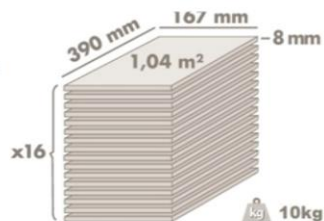

**WOOD - SHIPDECK**

Dimension: 1200x167mm  
 Thickness: 8mm  
 Box: 8 planks  
 Pallet: 52 boxes  
 Truck: 32 pallets

**STONE**

Dimension: 390x167mm  
 Thickness: 8mm  
 Box: 16 planks  
 Pallet: 84 boxes  
 Truck: 32 pallets