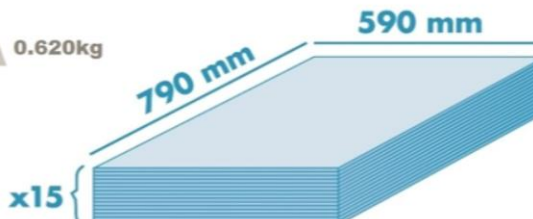

**L PROFIEL**

in matching colors - Gray - brown - white  
 7 x 7 x 2600 mm / 0,27 x 0,27 x 102,36 inches  
 in aluminium  
 10 x 10 x 2600 mm / 0,59 x 0,59 x 102,36 inches

Szürke - barna - fehér: 1794,-/szál  
 Aluminium: 3874,-/szál

**AQUA-SILENT**  
 Underlay role  
 Dimensions: 1000x1000mm  
 Thickness: 2mm  
 Box: role of 10sqm  
 Ref: AS02

Acoustic underlay with overlap and self-adhesive tape  
 Sous-couche acoustique avec ruban auto-adhésive y compris

2490,-/m2

**AQUA-BASE**

Underlay sheets  
 Size: 790 x 590mm / 31.10 x 23.23 inches  
 Thickness: 3mm / 0.12 inches  
 Box: 15 sheets / 7sqm / 75,35 sq. ft.  
 Pallet quantity: 44 boxes  
 Ref.: AB03

kg 0.620kg